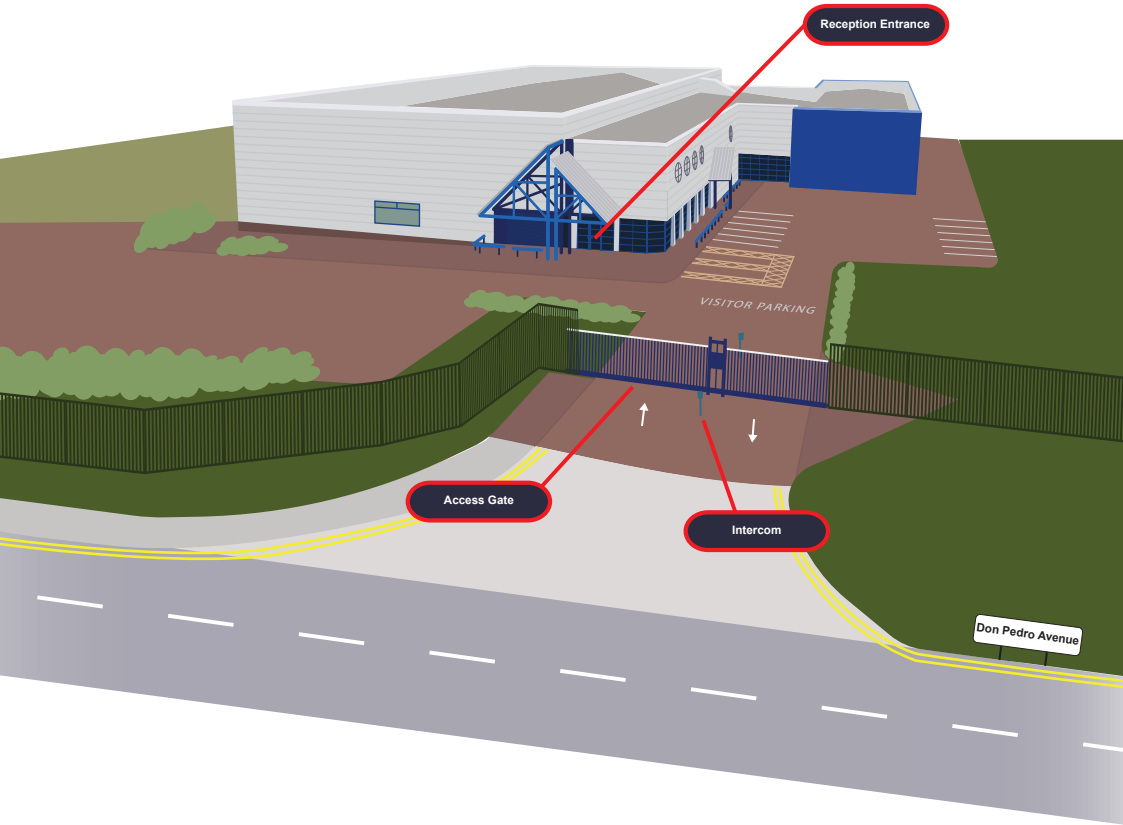

**DIRECTIONS MAP**

**From the M62 (Example)**

1. Come off at Jct 31 and head south-west towards Pontefract Rd/A655
2. Turn left onto Pontefract Rd/A655
3. At the roundabout, take the 2nd exit and stay on Pontefract Rd/A655
4. At the roundabout, take the 3rd exit and stay on Pontefract Rd/A655
5. Turn left onto Waindyke Way
6. Turn left onto Don Pedro Ave

**White Rose Technology Centre  
Don Pedro Avenue  
Normanton, WF6 1TD**

Latitude 53.69914 / Longitude -1.39818  
What3words:- ///keyboards.belonged.provoking

**When you arrive**

**Entry Instructions**

Upon arrival, please stop at the Intercom and press the button to speak to the Security Office and confirm your name.

Parking is straight ahead as you drive through the gates.

**Reception**

When you arrive in the Reception Area, please notify the reception team of your arrival where your photo ID will be checked by security staff. They will advise on any further site requirements before enabling and providing you with an internal access card.