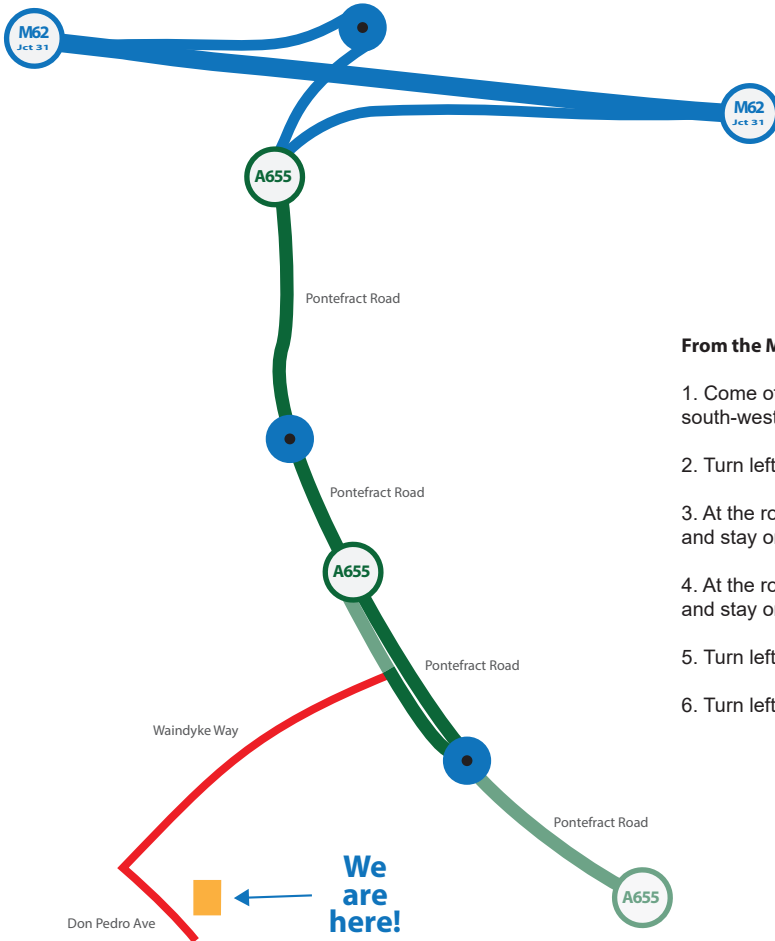

**DIRECTIONS MAP**

**From the M62 (Example)**

1. Come off at Jct 31 and head south-west towards Pontefract Rd/A655
2. Turn left onto Pontefract Rd/A655
3. At the roundabout, take the 2nd exit and stay on Pontefract Rd/A655
4. At the roundabout, take the 3rd exit and stay on Pontefract Rd/A655
5. Turn left onto Waindyke Way
6. Turn left onto Don Pedro Ave

**White Rose Technology Centre  
Don Pedro Avenue  
Normanton, WF6 1TD**

Latitude 53.69914 / Longitude -1.39818  
What3words:- ///keyboards.belonged.provoking

**When you arrive**

**Entry Instructions**

Upon arrival, please stop at the Intercom and press the button to speak to the Security Office and confirm your name.

Parking is straight ahead as you drive through the gates.

**Reception**

When you arrive in the Reception Area, please notify the reception team of your arrival where your photo ID will be checked by security staff. They will advise on any further site requirements before enabling and providing you with an internal access card.